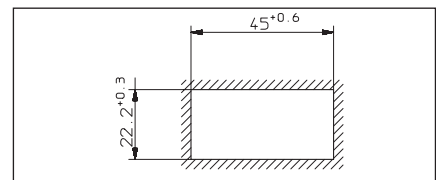

Panel cut-out