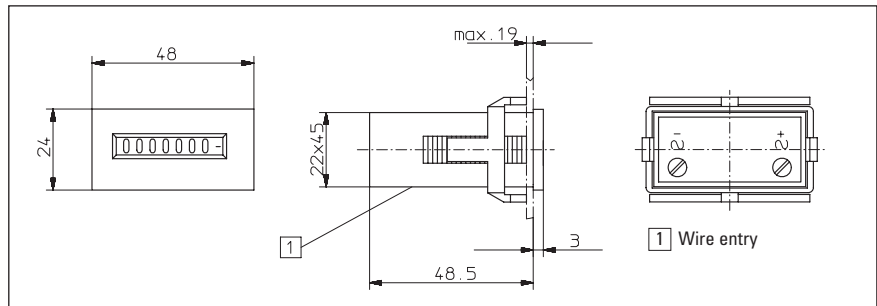

Time meter H 37S - Accessories

H 37S

Voltage	Art-No.. (AC), 50 Hz	Art-No. (V DC)
10 ... 30		3.24S.201.351
100 ... 130	3.24S.201.074	
187 ... 264	3.24S.201.075