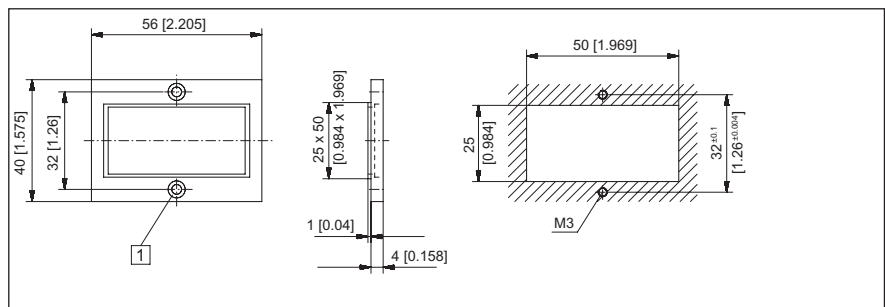

Slip on bezel 37.1

1 Countersunk Af3, DIN 74

black: Art-No. T008.161